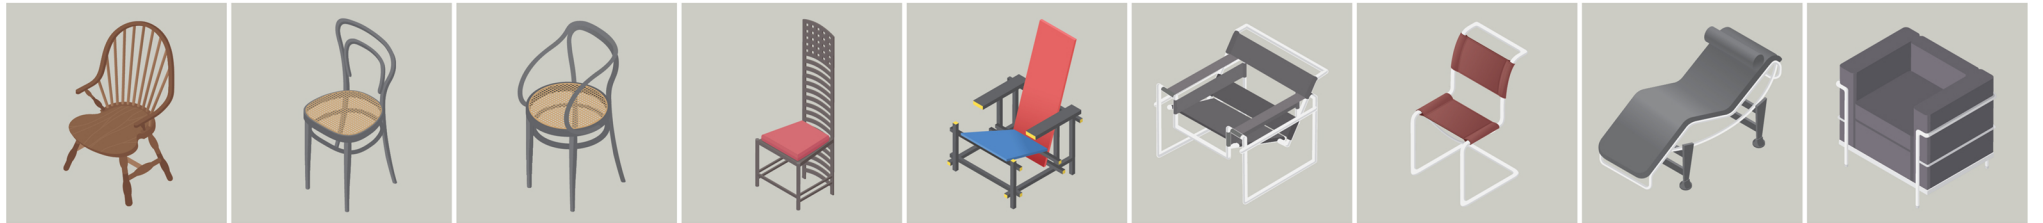

Designer's Iconic Chairs

"A chair is a very difficult object. A skyscraper is almost easier. That is why Chippendale is famous"

Ludwig Mies van der Rohe | Architect

18C Continuous Armchair Unrname
1859 No.14 Michael Thonet
1872 Bin Chair Thonet Brothers
1902 Hill House Ladderback Chair Charles Rennie Mackintosh
1918 Red & Blue Chair Gerrit Thomas Rietveld
1925 Wassily Chair Marcel Breuer
1926 Cantilever Chair No.533 Mart Stam
1928 LC4 Chaise Longue Le Corbusier & Pierre Jeanneret & Charlotte Perriand
1928 Grand Confort Le Corbusier & Pierre Jeanneret & Charlotte Perriand

1929 Bibendum Eileen Gray
1929 Barcelona Chair Ludwig Mies Van der Rohe
1930 Standard Chair Jean Prouvé
1932 Paimio Chair Alvar Aalto
1932 Stool 60 Alvar Aalto
1934 Zig Zag Chair Gerrit Thomas Rietveld
1934 Göteborg Erik Asplund
1945 No.45 Finn Juhl
1945 LCW Charles & Ray Eames